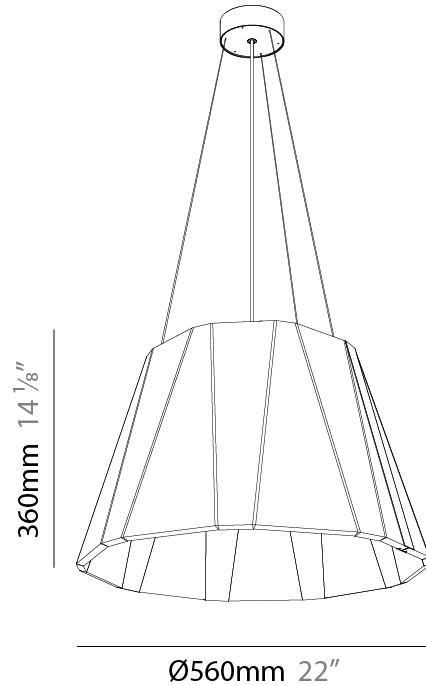

PHYSICAL

Shape: Cone
Diameter (mm): 560
Diameter (in): 22 1/8
Height (mm): 360
Height (in): 14 1/8
Weight (kg): 4.0

Diffuser: [Clear / Microprism / Clear Microprism](#)
Fixture Finish: [SSR / BKV / CWI / CRY / HAB / UFT / ITA / RUA / FTG / MYG / LOD / PUS / FRO / FUP / KIA / POP / BLS / SPG / MEY / GOH / CHC / COM / ABZ / JAG / OBR / MOS / ROR](#)
Holder Finish: [SSR / BKV / CWI / CRY / HAB / LAG / UFT / ITA / RUA / RUR / MIC / FTG / MYG / TWT / LOD / PUS / FRO / FUP / KIA / POP / BLS / SPG / MEY / GOH / GUM / CHC / COM / ABZ / JAG](#)
Acoustic Finish: [SFW / CYW / SEE / SYN / MTS / PMB / TTN / CYB / STO / DPE / BES / SHB / ARE / ANE / VRD / CRF](#)
Fixture Material: Acoustic
Primary Material: Acoustic
Cable Details: [2000mm/78 3/4" or 6000mm/236 1/4" Cable, - Black, Orange, Red, Transparent and White](#)

ELECTRICAL

Lamp Type: LED
Input Wattage (W): 26
Total Output Wattage (W): 23.6
Dimming: Tri-Mode (Non-Dimming and Phase Dimming (120Vac only) and 0-10V Dimming)
Driver Included: Yes
Driver Location: Integrated
Driver Type: Constant Current - Universal
Driver Class: Class 2
Input Voltage (V): 120 - 277
Constant Current (MA): 700mA
Upon Request: [MATTER Dimming / DALI Dimming (Remote)](#)

LED

Color Temperature (°K): [2700 / 3000 / 3500 / 4000](#)
Max. Delivered Lumen (lm): Max 3555
CRI: >90 CRI
Lamp Life (hrs): 50000

OPTICAL

RATINGS AND CERTIFICATIONS

Certified By: Certified for North American Standards
IP rating: IP20